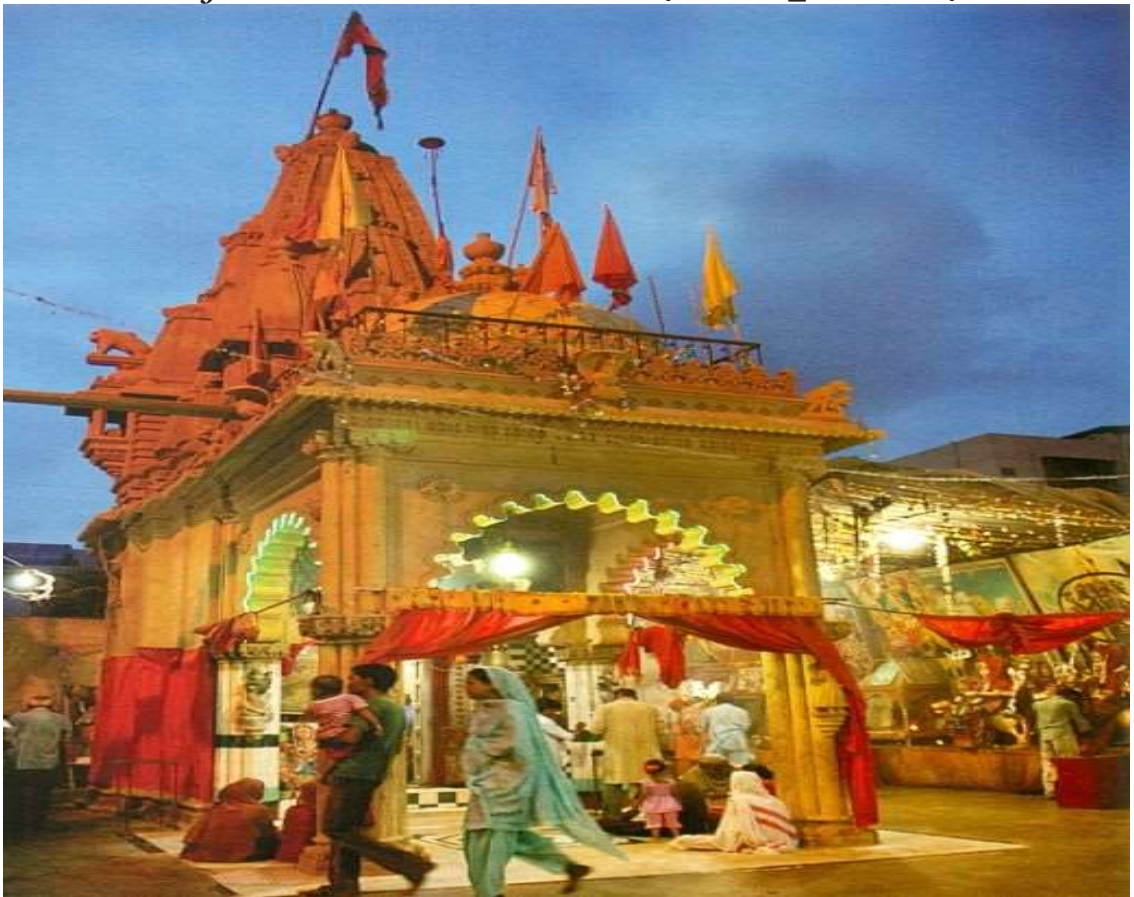

PANCHAMUKHI HANUMAN MANDIR, KARACHI, PAKISTHAN