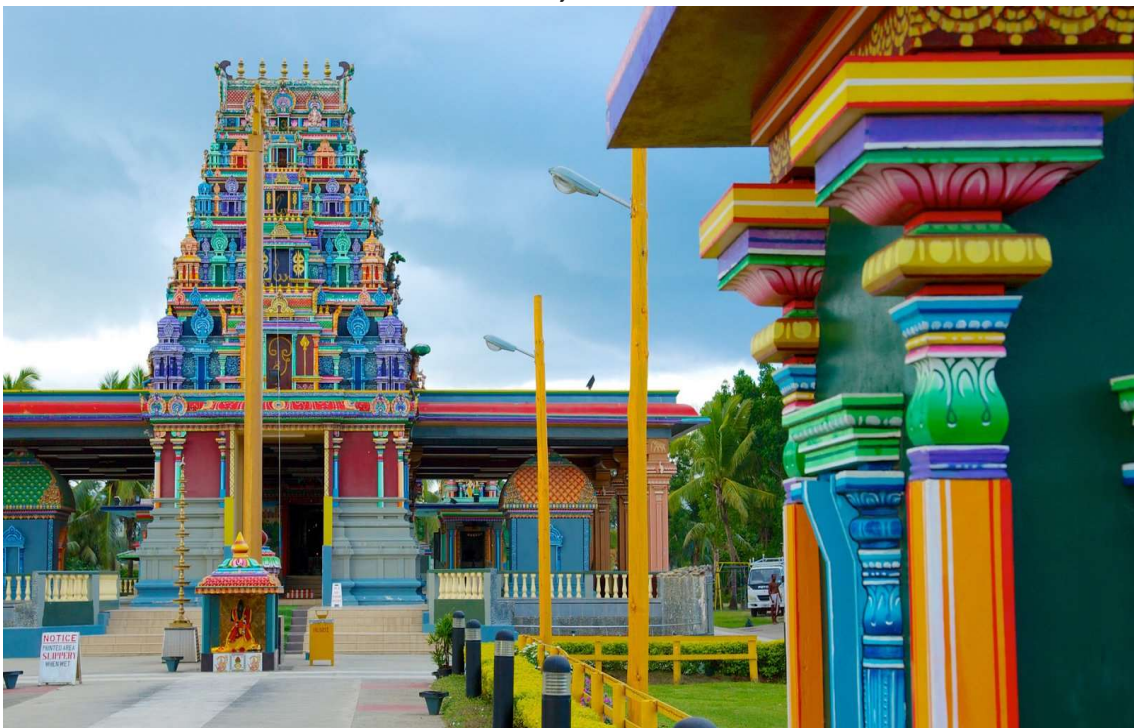

SRI SIVA SUBRAHMANYA TEMPLE, FIJI (HINDUS_3,00,000)