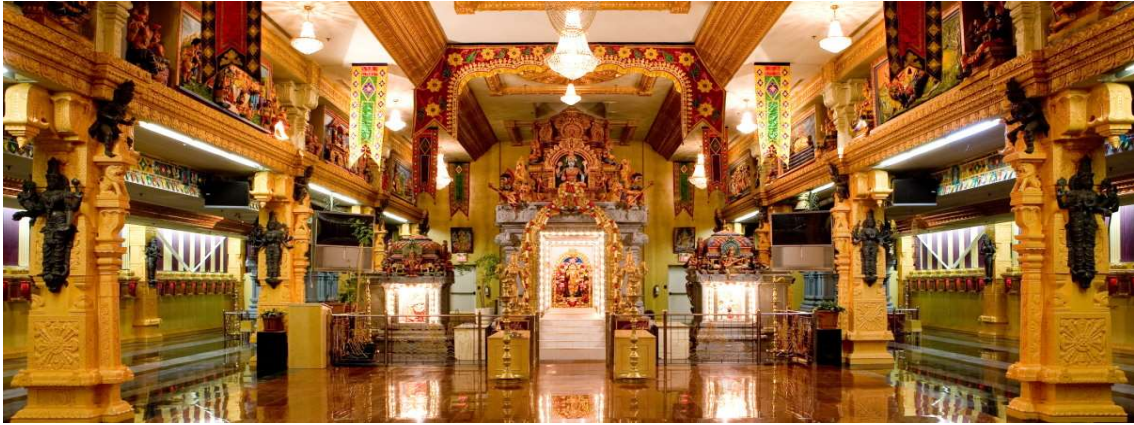

TORONTO DURKA(DURGA DEVI) TEMPLE, CANADA